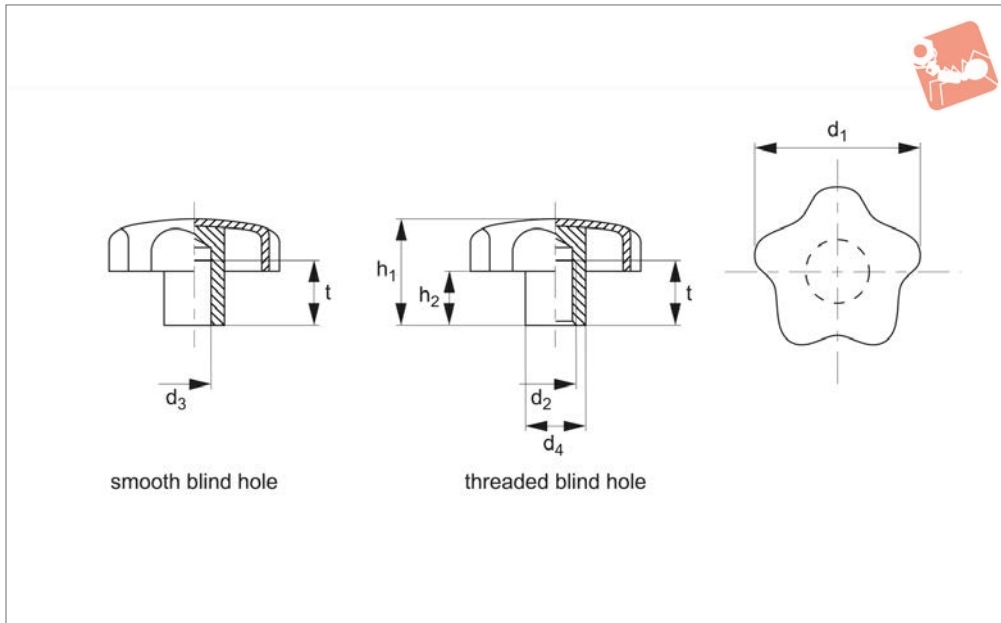

# Star Grips

female, stainless steel

## Grips

**70160**

GRIPS

**Material**

Grip: sheet drawn stainless (AISI 304) dull blasted.

Hub: stainless steel (AISI 304), butt-welded.

Order No.	Finish	d <sub>1</sub>	d <sub>2</sub>	d <sub>3</sub> tol. H7	d <sub>4</sub>	h <sub>1</sub>	h <sub>2</sub>	t min.	Weight g
<b>70160.W0240</b>	Smooth, Blind	40	-	8	14	25	12.5	15	29
<b>70160.W0250</b>	Smooth, Blind	50	-	10	18	32	17.5	18	67
<b>70160.W0260</b>	Smooth, Blind	60	-	12	20	40	21.0	22	110
<b>70160.W0440</b>	Threaded, Blind	40	M 8	-	14	25	12.5	15	37
<b>70160.W0450</b>	Threaded, Blind	50	M10	-	18	32	17.5	18	69
<b>70160.W0460</b>	Threaded, Blind	60	M12	-	20	40	21.0	22	112