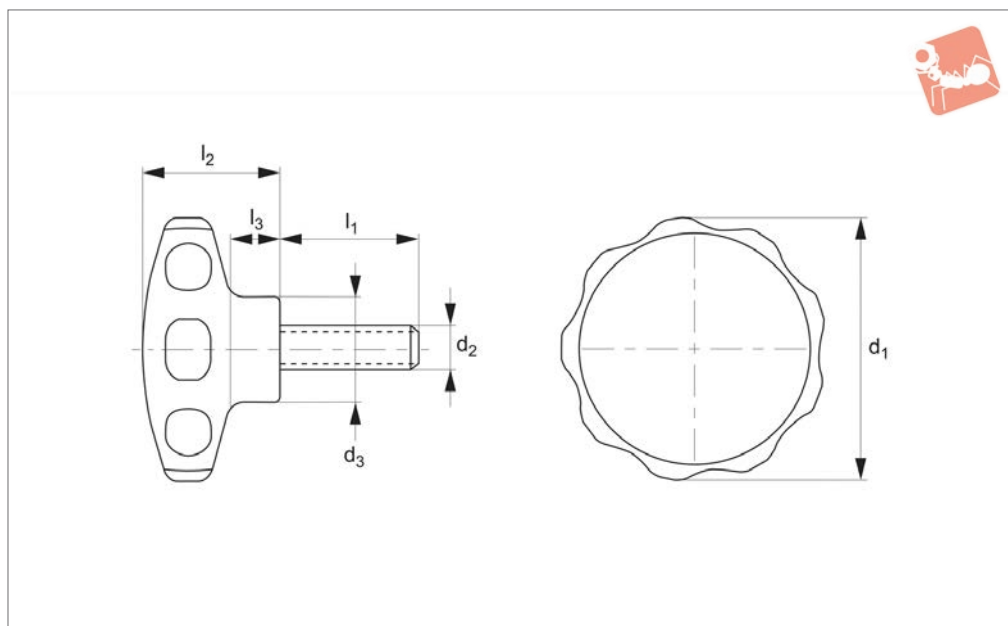

Star Grips

with stainless steel grub screw

Grips

70610

GRIPS

Material

Grip: thermoplast (PA 6) Black RAL 9005.
 Cap: thermoplast (PA 6)
 Black RAL 9005, white RAL 9019, orange
 RAL 2004, yellow RAL 1016, blue RAL

5015.

Threaded bush: stainless steel.

Technical Notes

Temperature range -30°C to +80°C.

Special types e.g. differing threads
 available on request, subject to minimum
 order quantity.

Order No.	Colour	d ₁	d ₂	d ₃	l ₁	l ₂	l ₃	Weight g
70610.W0100	Black	30	M 4	14.0	10	19	7	6.1
70610.W0101	White	30	M 4	14.0	10	19	7	6.1
70610.W0102	Orange	30	M 4	14.0	10	19	7	6.1
70610.W0103	Yellow	30	M 4	14.0	10	19	7	6.1
70610.W0104	Blue	30	M 4	14.0	10	19	7	6.1
70610.W0110	Black	30	M 4	14.0	14	19	7	6.6
70610.W0111	White	30	M 4	14.0	14	19	7	6.6
70610.W0112	Orange	30	M 4	14.0	14	19	7	6.6
70610.W0113	Yellow	30	M 4	14.0	14	19	7	6.6
70610.W0114	Blue	30	M 4	14.0	14	19	7	6.6
70610.W0120	Black	30	M 4	14.0	18	19	7	6.9
70610.W0121	White	30	M 4	14.0	18	19	7	6.9
70610.W0122	Orange	30	M 4	14.0	18	19	7	6.9
70610.W0123	Yellow	30	M 4	14.0	18	19	7	6.9
70610.W0124	Blue	30	M 4	14.0	18	19	7	6.9
70610.W0130	Black	30	M 4	14.0	23	19	7	7.3
70610.W0131	White	30	M 4	14.0	23	19	7	7.3
70610.W0132	Orange	30	M 4	14.0	23	19	7	7.3
70610.W0133	Yellow	30	M 4	14.0	23	19	7	7.3
70610.W0134	Blue	30	M 4	14.0	23	19	7	7.3
70610.W0140	Black	30	M 4	14.0	28	19	7	7.7
70610.W0141	White	30	M 4	14.0	28	19	7	7.7
70610.W0142	Orange	30	M 4	14.0	28	19	7	7.7
70610.W0143	Yellow	30	M 4	14.0	28	19	7	7.7
70610.W0144	Blue	30	M 4	14.0	28	19	7	7.7
70610.W0150	Black	30	M 5	14.0	10	19	7	7.1
70610.W0151	White	30	M 5	14.0	10	19	7	7.1
70610.W0152	Orange	30	M 5	14.0	10	19	7	7.1
70610.W0153	Yellow	30	M 5	14.0	10	19	7	7.1
70610.W0154	Blue	30	M 5	14.0	10	19	7	7.1
70610.W0160	Black	30	M 5	14.0	14	19	7	7.9
70610.W0161	White	30	M 5	14.0	14	19	7	7.9
70610.W0162	Orange	30	M 5	14.0	14	19	7	7.9