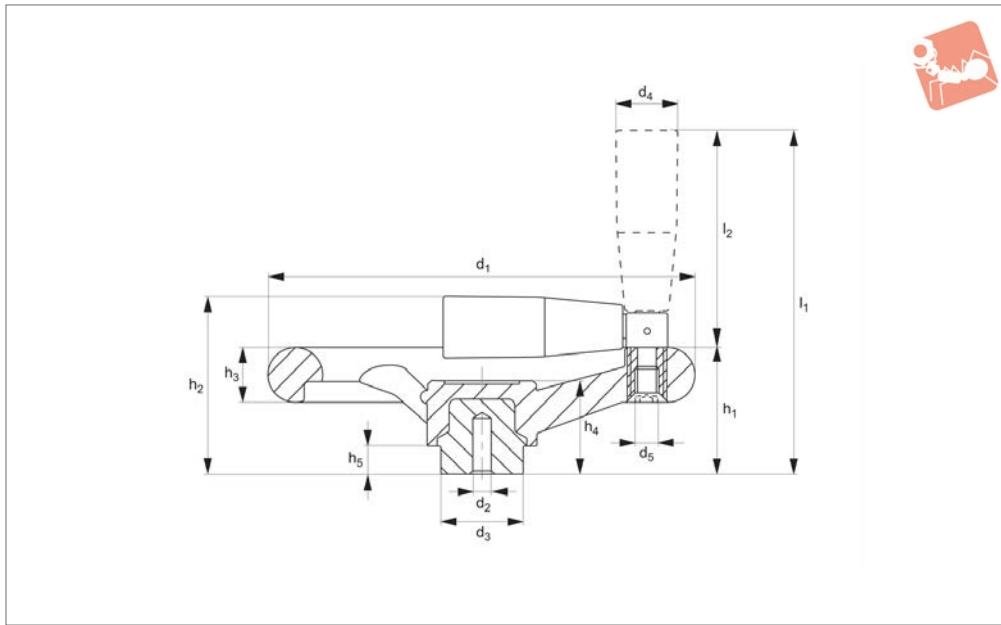

Three Spoked Handwheels with fold-away rotating grip

77040

HANDWHEELS

Material

Duroplast, black. Zinc plated steel hub.
With fold-away revolving grip.

Technical Notes

The pilot hole allows various sizes of holes,
keyways etc. to be machined into the hub.

Corresponding rotating handle 75150.

Order No.	d ₁	d ₂	d ₃	l ₁	l ₂	h ₁	h ₂	h ₃	h ₄	h ₅	d ₄	d ₅	Weight g
77040.W0125	125	6	24	118	55	46	66	17	37	13	23	M 5	322
77040.W0150	150	6	32	131	65	49	70	20	38	13	25	M 6	487
77040.W0175	175	6	40	138	65	56	77	22	42	16	25	M 6	698
77040.W0200	200	6	40	166	85	61	85	24	45	16	28	M 6	910
77040.W0250	250	8	48	177	85	72	96	28	50	17	28	M 6	1380
77040.W0300	300	8	58	183	85	78	102	34	56	18	28	M 6	2142