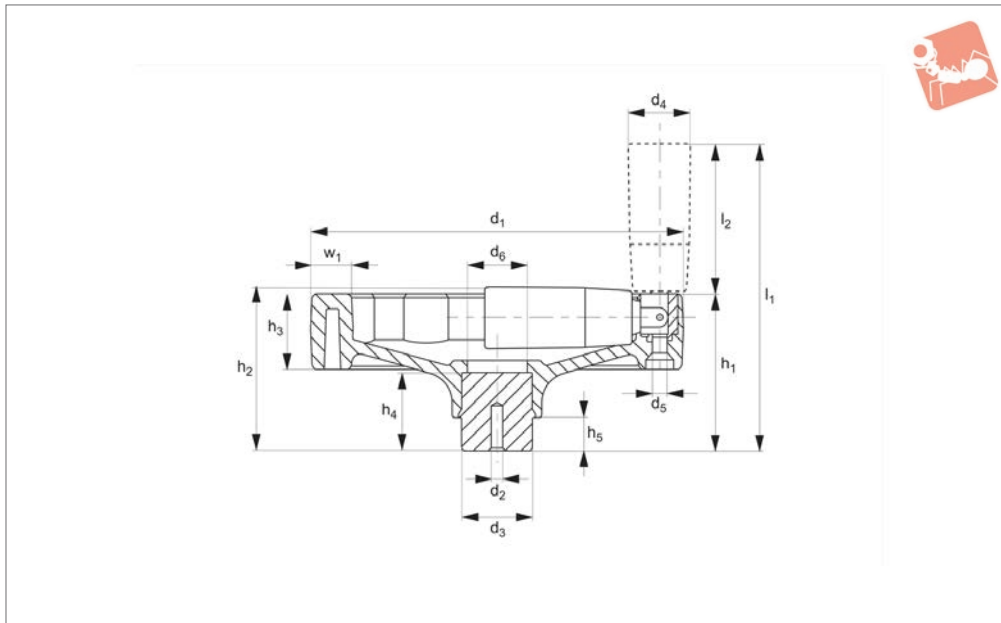

Solid Disc Handwheels with fold-away rotating grip

77760

HANDWHEELS

Material

Thermoplastic, black, matt. Zinc plated steel hub.

Technical Notes

The pilot hole allows various sizes of holes, keyways etc. to be machined into the hub.

| Order No. | d ₁ | d ₂ | d ₃ | d ₄ | d ₅ | d ₆ | h ₁ | h ₂ | h ₃ | h ₄ | h ₅ | l ₁ | l ₂ | w ₁ | Weight g |
|--------------------|----------------|----------------|----------------|----------------|----------------|----------------|----------------|----------------|----------------|----------------|----------------|----------------|----------------|----------------|----------|
| 77760.W0100 | 100 | 4 | 24 | 21 | M_4 | 18 | 46 | 50 | 20 | 24 | 12 | 98 | 52 | 15 | 213 |
| 77760.W0125 | 125 | 6 | 24 | 21 | M_4 | 20 | 51 | 54 | 24 | 28 | 12 | 103 | 52 | 17 | 284 |
| 77760.W0160 | 160 | 6 | 32 | 23 | M_5 | 30 | 61 | 65 | 28 | 31 | 15 | 133 | 72 | 20 | 507 |
| 77760.W0200 | 200 | 6 | 40 | 26 | M_6 | 35 | 74 | 79 | 32 | 40 | 15 | 166 | 92 | 24 | 950 |